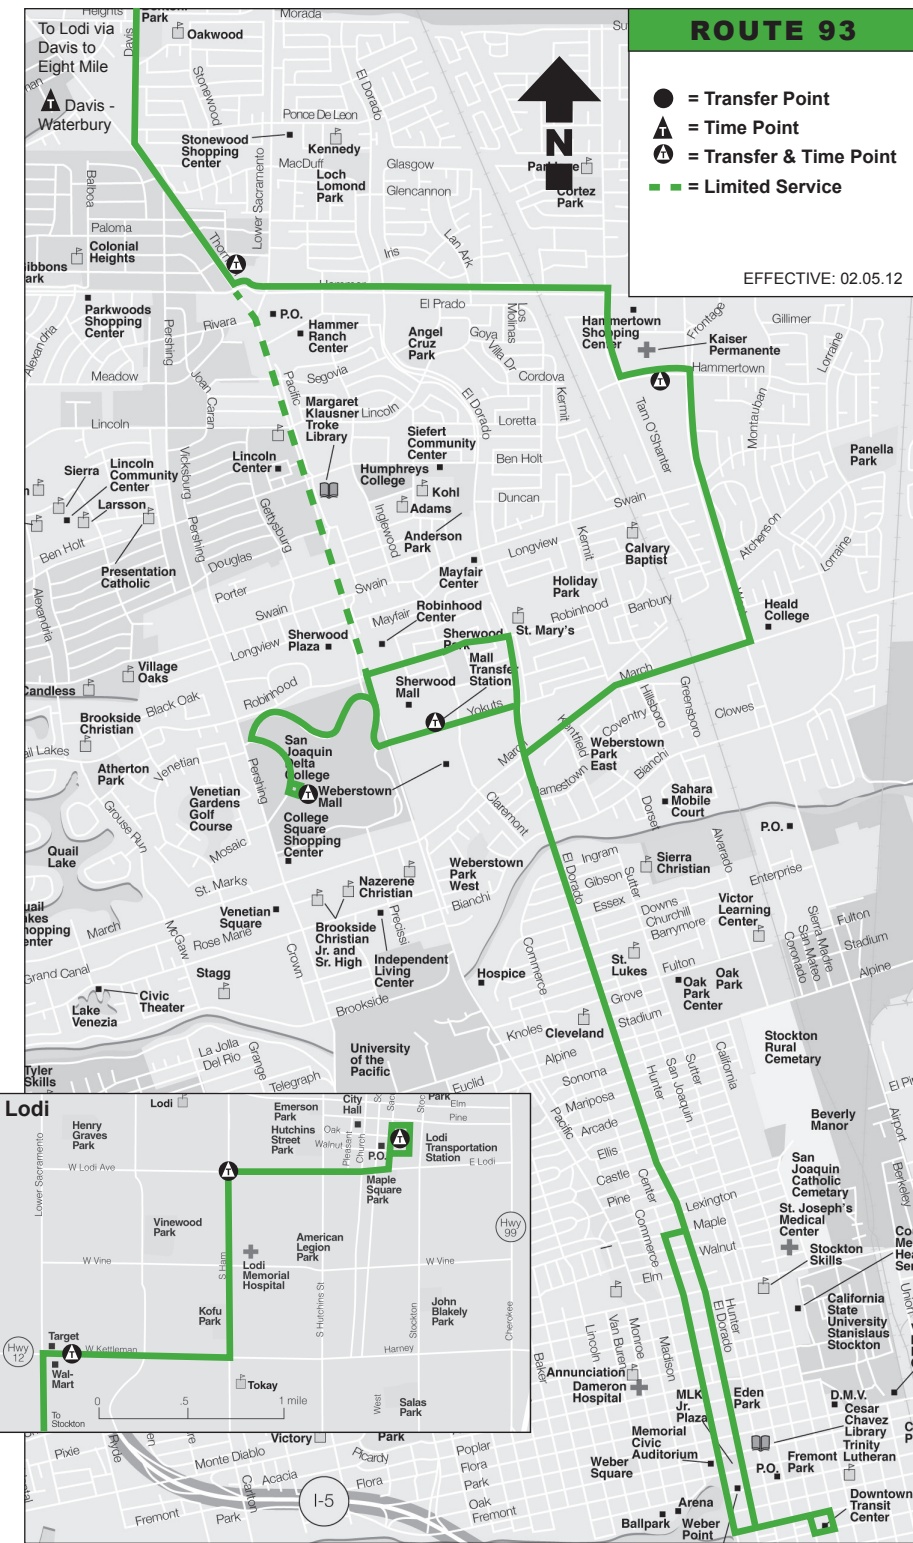

Route-093-2012FEB05

**ROUTE 93**

SAN JOAQUIN REGIONAL TRANSIT DISTRICT

EFFECTIVE: FEBRUARY 5, 2012

*For Sat./Sun. service see Route 723*

**HOPPER**

Stockton / Lodi

*(Information contained herein is subject to change without notice)*

# ROUTE 93

- = Transfer Point
- ▲ = Time Point
- ▲ = Transfer & Time Point
- = Limited Service

EFFECTIVE: 02.05.12

## ROUTE 93 - WEEKDAY Stockton - Lodi

DTC - Channel St. (Depart)	Yokuts - Pacific (Macy's side)	Shima Parking Lot - Delta College	Pacific - Yokuts	Hammertown @ Kaiser Entrance	Lower Sacramento - Hammer	Davis - St. Moritz	Kettleman - Tienda (Lodi)	Ham - Lodi	Lodi Transportation Station
5:30A	----	----	5:42A	----	5:47A	5:57A	6:10A	6:15A	6:20A
6:30A	----	----	6:45A	----	6:50A	7:00A	7:13A	7:18A	7:23A
9:05A	9:20A	9:22A	9:25A	9:38A	9:47A	9:57A	10:05A	10:15A	10:20A
12:15P	12:30P	12:32P	12:35P	12:48P	12:57P	1:05P	1:18P	1:23P	1:28P
3:15P	3:30P	3:32P	3:35P	3:48P	3:57P	4:07P	4:20P	4:25P	4:30P*
----	6:10P	6:12P	6:15P	6:22P	6:31P	6:41P	6:54P	6:59P	7:04P*
----	----	8:12P	8:15P	----	8:20P	8:29P	8:42P	8:47P	8:52P*

\* Bus goes out of service at this timepoint

† Bus continues in service as Route 90