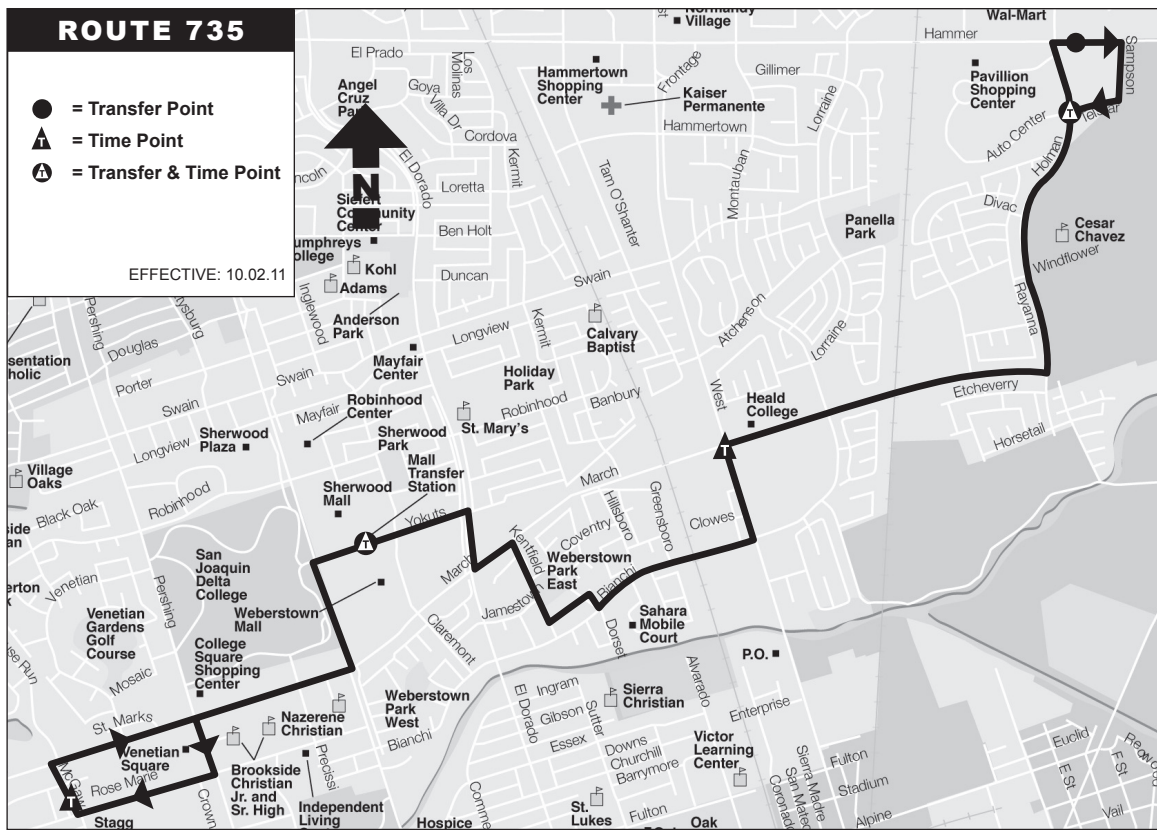

get connected

Access all of the tools and features of sanjoaquinRTD.com, including the Trip Planner, on any internet-enabled phone or mobile device at:

sanjoaquinRTD.com/mobile

Route-735-2011OCT02

ROUTE 735

SAN JOAQUIN REGIONAL TRANSIT DISTRICT

EFFECTIVE: OCTOBER 2, 2011

SATURDAY & SUNDAY ONLY

TO: Bianchi - East March - Holman

TO: Bianchi - Malls - West March

(Information contained herein is subject to change without notice)

Downtown Transit Center
421 E. Weber Ave. | Stockton, CA 95202

sanjoaquinRTD.com | 209.943.1111

ROUTE 735 - SATURDAY & SUNDAY

Bianchi - East March - Holman **Bianchi - Malls - West March**

McGaw - Rosemarie	Mall Transfer Station (Arrive)	Mall Transfer Station (Depart)	March - Weber Ranch	Holman - Telstar
9:46A	9:51A	9:56A	10:06A	10:11A
10:46A	10:51A	10:56A	11:06A	11:11A
11:46A	11:51A	11:56A	12:06P	12:11P
12:46P	12:51P	12:56P	1:06P	1:11P
1:46P	1:51P	1:56P	2:06P	2:11P
2:46P	2:51P	2:56P	3:06P	3:11P
3:46P	3:51P	3:56P	4:06P	4:11P
4:46P	4:51P	4:56P	5:06P	5:11P

Holman - Telstar	West Lane - March	Mall Transfer Station (Arrive)	Mall Transfer Station (Depart)	McGaw - Rosemarie
10:15A	10:25A	10:35A	10:40A	10:45A
11:15A	11:25A	11:35A	11:40A	11:45A
12:15P	12:25P	12:35P	12:40P	12:45P
1:15P	1:25P	1:35P	1:40P	1:45P
2:15P	2:25P	2:35P	2:40P	2:45P
3:15P	3:25P	3:35P	3:40P	3:45P
4:15P	4:25P	4:35P	4:40P	4:45P
5:15P	5:25P	5:35P	5:40P	5:45P *