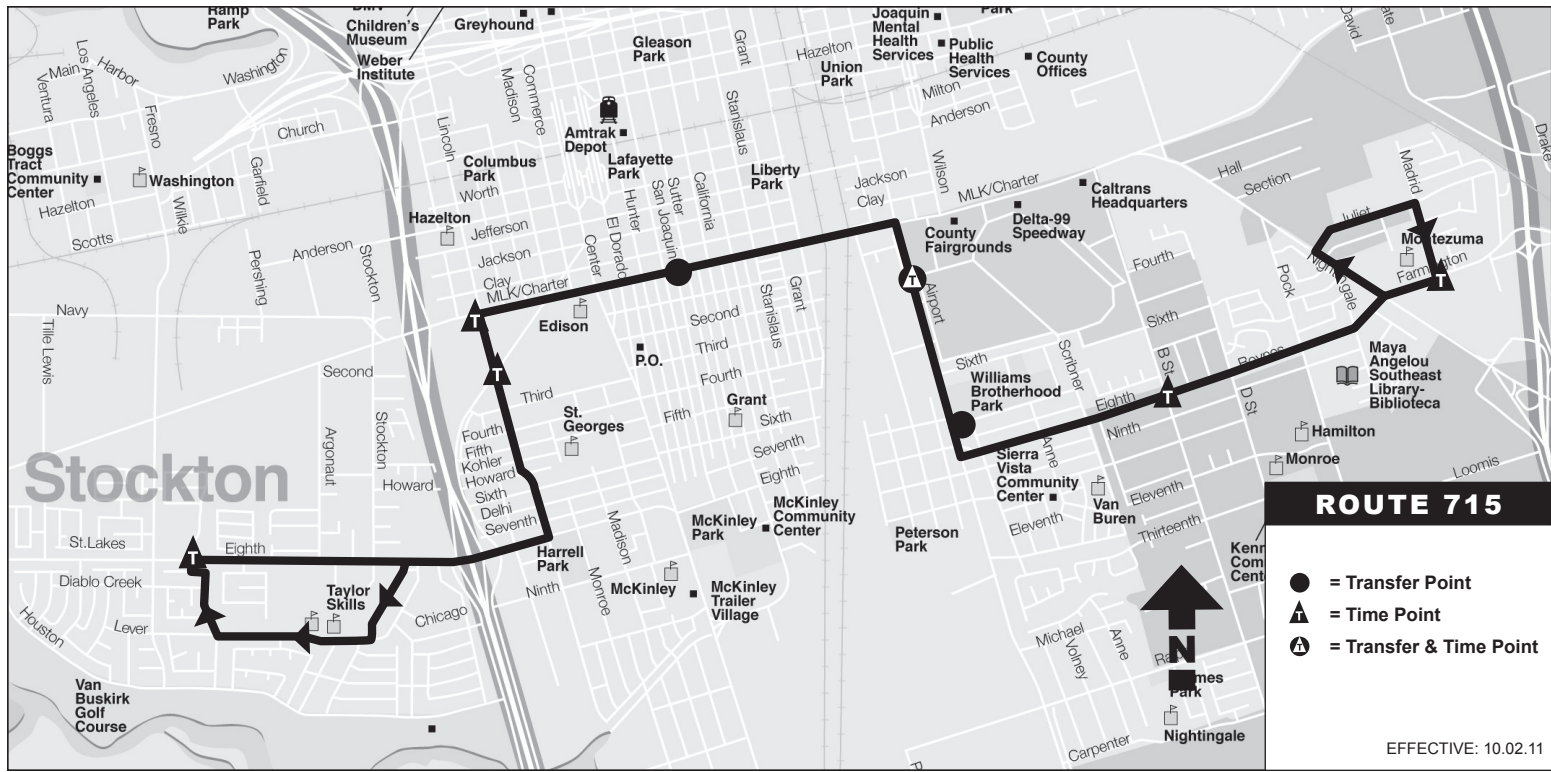

Route-715-2011OCTO2

**ROUTE 715**

SAN JOAQUIN REGIONAL TRANSIT DISTRICT

EFFECTIVE: OCTOBER 2, 2011

**SATURDAY & SUNDAY ONLY**

**TO: MLK Blvd. - Airport Way - Mariposa**

**TO: MLK Blvd. - Lincoln - 8th Street**

*(Information contained herein is subject to change without notice)*

Downtown Transit Center  
421 E. Weber Ave. | Stockton, CA 95202

[sanjoaquinRTD.com](http://sanjoaquinRTD.com) | 209.943.1111

**ROUTE 715 - SATURDAY & SUNDAY**  
**MLK Blvd. - Airport Way - Mariposa** **MLK Blvd. - Lincoln - 8th Street**

8th - Pajaro	Lincoln - Turnpike	Airport - 2nd (Arrive)	Airport - 2nd (Depart)	8th - "B"	Farmington - Madrid
9:56A	10:02A	10:08A	10:15A	10:19A	10:25A
10:56A	11:02A	11:08A	11:15A	11:19A	11:25A
11:56A	12:02P	12:08P	12:15P	12:19P	12:25P
12:56P	1:02P	1:08P	1:15P	1:19P	1:25P
1:56P	2:02P	2:08P	2:15P	2:19P	2:25P
2:56P	3:02P	3:08P	3:15P	3:19P	3:25P
3:56P	4:02P	4:08P	4:15P	4:19P	4:25P
4:56P	5:02P	5:08P	5:15P	5:19P	5:25P *

Farmington - Madrid	8th - "B"	Airport - 2nd (Arrive)	Airport - 2nd (Depart)	Lincoln - MLK Blvd.	8th - Pajaro
9:28A	9:35A	9:36A	9:41A	9:46A	9:54A
10:28A	10:35A	10:36A	10:41A	10:46A	10:54A
11:28A	11:35A	11:36A	11:41A	11:46A	11:54A
12:28P	12:35P	12:36P	12:41P	12:46P	12:54P
1:28P	1:35P	1:36P	1:41P	1:46P	1:54P
2:28P	2:35P	2:36P	2:41P	2:46P	2:54P
3:28P	3:35P	3:36P	3:41P	3:46P	3:54P
4:28P	4:35P	4:36P	4:41P	4:46P	4:54P