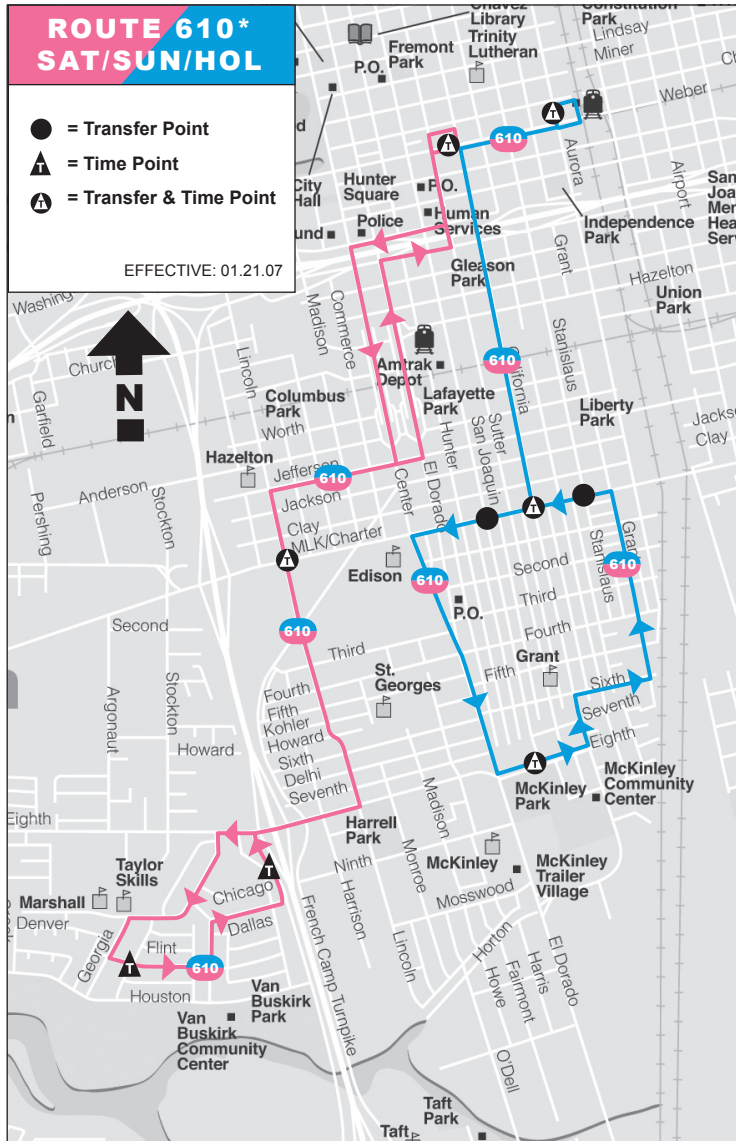

* See Route 82 for Weekday service

ROUTE 610 - SATURDAY
Lincoln - DTC - El Dorado/8th

Manthey - 8th	Lincoln - Charter	DTC Arrive Lane C	DTC Depart Lane C	ACE Station	Charter - California	8th - San Joaquin
7:08A	7:15A	7:26A	7:28A	7:30A	7:36A	7:42A
8:30A	8:37A	8:48A	8:58A	9:00A	9:06A	9:12A
10:05A	10:12A	10:23A	10:28A	10:30A	10:36A	10:42A
11:35A	11:42A	11:53A	11:58A	12:00P	12:06P	12:12P
1:05P	1:12P	1:23P	1:28P	1:30P	1:36P	1:42P
2:35P	2:42P	2:53P	2:58P	3:00P	3:06P	3:12P
4:05P	4:12P	4:23P	4:28P	4:30P	4:36P	4:42P
5:35P	5:42P	5:53P	-----	-----	-----	-----

ROUTE 610 - SUNDAY / HOLIDAY
Lincoln - DTC - El Dorado/8th

Manthey - 8th	Lincoln - Charter	DTC Arrive Lane C	DTC Depart Lane C	ACE Station	Charter - California	8th - San Joaquin
8:30A	8:37A	8:48A	8:58A	9:00A	9:06A	9:12A
10:05A	10:12A	10:23A	10:28A	10:30A	10:36A	10:42A
11:35A	11:42A	11:53A	11:58A	12:00P	12:06P	12:12P
1:05P	1:12P	1:23P	1:28P	1:30P	1:36P	1:42P
2:35P	2:42P	2:53P	2:58P	3:00P	3:06P	3:12P
4:05P	4:12P	4:23P	4:28P	4:30P	4:36P	4:42P

ROUTE 610 - SATURDAY
DTC - Lincoln - Manthey

8th - San Joaquin	Charter - California	DTC Arrive Lane D	DTC Depart Lane D	Lincoln - Charter	Flint - Georgia	Manthey - 8th
-----	-----	-----	-----	-----	7:05A	7:07A
7:45A	7:51A	7:57A	8:00A	8:09A	8:18A	8:20A
9:15A	9:21A	9:27A	9:35A	9:44A	9:53A	9:55A
10:45A	10:51A	10:57A	11:05A	11:14A	11:23A	11:25A
12:15P	12:21P	12:27P	12:35P	12:44P	12:53P	12:55P
1:45P	1:51P	1:57P	2:05P	2:14P	2:23P	2:25P
3:15P	3:21P	3:27P	3:35P	3:44P	3:53P	3:55P
4:45P	4:51P	4:57P	5:05P	5:14P	5:23P	5:25P

ROUTE 610 - SUNDAY / HOLIDAY
DTC - Lincoln - Manthey

8th - San Joaquin	Charter - California	DTC Arrive Lane D	DTC Depart Lane D	Lincoln - Charter	Flint - Georgia	Manthey - 8th
-----	-----	-----	8:00A	8:09A	8:18A	8:20A
9:15A	9:21A	9:27A	9:35A	9:44A	9:53A	9:55A
10:45A	10:51A	10:57A	11:05A	11:14A	11:23A	11:25A
12:15P	12:21P	12:27P	12:35P	12:44P	12:53P	12:55P
1:45P	1:51P	1:57P	2:05P	2:14P	2:23P	2:25P
3:15P	3:21P	3:27P	3:35P	3:44P	3:53P	3:55P
4:45P	4:51P	4:57P	-----	-----	-----	-----