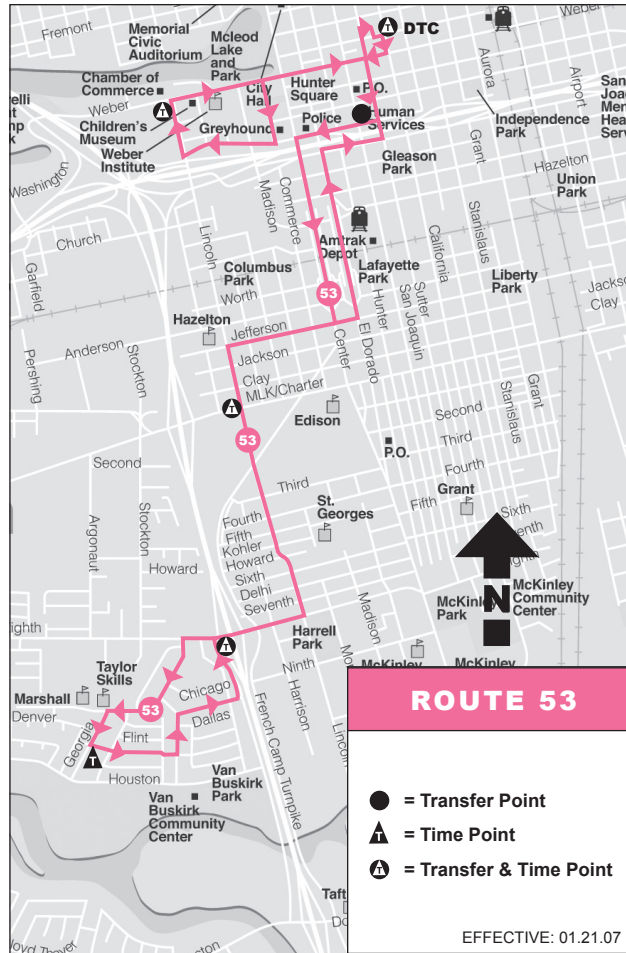

**SAN JOAQUIN RTD
REGIONAL FARE STRUCTURE
EFFECTIVE: OCTOBER 5, 2008**

CASH FARES

Metro - Intercity - Hopper - Metro Express (Route 40)

Adults (Ages 18-64)	$ 1.50
Student (Ages 5-17 & college students w/ proper ID)	$ 1.25
Seniors (Age 65 & over)	$ 0.75
Disabled	$ 0.75
Medicare Card Holders (w/ ID card)	$ 0.75
Child (Under age 5) (Up to three children under age 5 when accompanied by a fare paying adult)	FREE
Each Additional Child (Under age 5)	$ 1.25
Hopper	$ 1.50
Trolley	$ 0.50
Trolley Senior/Disabled/Medicare Card Holder	$ 0.25
Intercity Express	$ 2.00
Dial-A-Ride	$ 3.00
Transfers	$ 0.50
Hopper Deviations	$ 1.00

31-DAY PASSES

(Unlimited rides for 31 days from first day of use)

Adult	$ 65.00
Student	$ 40.00
Senior/Disabled/Medicare Card Holder	$ 30.00

10-RIDE PASSES

(Good for 10 rides anytime)

Adult	$ 14.00
Student	$ 12.00
Senior/Disabled/Medicare Card Holder	$ 7.00
Dial-A-Ride	$ 27.50

DAY PASSES

(Unlimited rides on the day issued)

Adult	$ 4.00
Student	$ 3.00
Senior/Disabled/Medicare Card Holder	$ 2.00

ROUTE 53 - WEEKDAY

Lincoln - Jefferson - DTC

Manthey - 8th	Lincoln - Charter	DTC Arrive Lane D
5:57A	6:02A	6:09A
6:41A	6:47A	6:54A
7:37A	7:43A	7:53A
8:37A	8:43A	8:53A
9:40A	9:46A	9:56A
10:40A	10:46A	10:56A
11:40A	11:46A	11:56A
12:40P	12:46P	12:56P
1:40P	1:46P	1:56P
2:45P	2:51P	3:01P
3:40P	3:46P	3:56P
4:40P	4:46P	4:56P
5:40P	5:46P	5:56P
6:40P	6:46P	6:56P

ROUTE 53 - WEEKDAY

Lever Blvd. - Georgia - Manthey

DTC Depart Lane D	Lincoln - Weber	Lincoln - Charter	Flint - Georgia	Manthey - 8th
----	----	----	5:54A	5:56A
6:15A	6:20A	6:29A	6:37A	6:40A
7:04A	7:10A	7:21A	7:31A	7:34A
8:04A	8:10A	8:21A	8:31A	8:34A
9:05A	9:12A	9:23A	9:33A	9:37A
10:05A	10:12A	10:23A	10:33A	10:37A
11:05A	11:12A	11:23A	11:33A	11:37A
12:05P	12:12P	12:23P	12:33P	12:37P
1:05P	1:12P	1:23P	1:33P	1:37P
2:10P	2:17P	2:28P	2:38P	2:42P
3:05P	3:12P	3:23P	3:33P	3:37P
4:05P	4:12P	4:23P	4:33P	4:37P
5:05P	5:12P	5:23P	5:33P	5:37P
6:05P	6:12P	6:23P	6:33P	6:37P